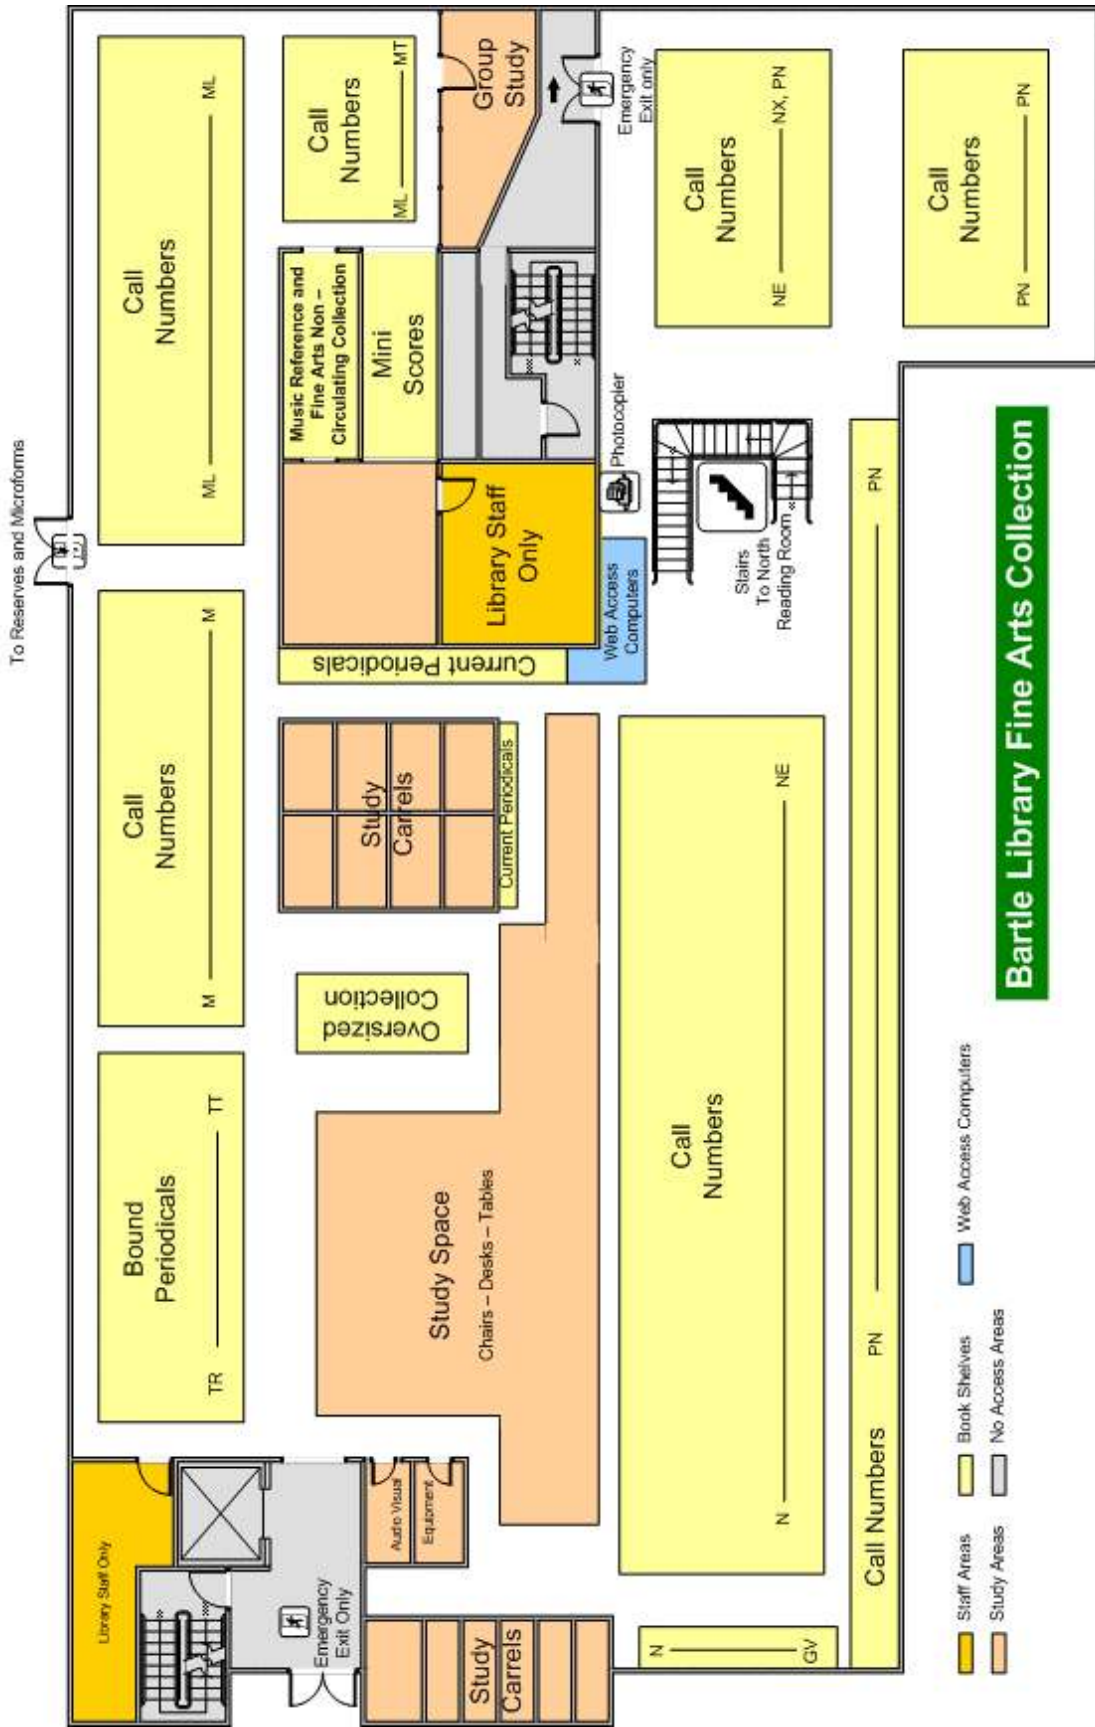

# Bartle Library North Floor Maps

- Staff Areas
- Library Service Areas
- Fine Arts Collection
- Study Areas
- No Access Areas
- Web Access Computers

**Bartle Library North Reading Room**

- Staff Areas
- Computer Areas
- No Access Areas
- Study Areas
- Library Service Areas
- Collections

**Newcomb Reading Room**